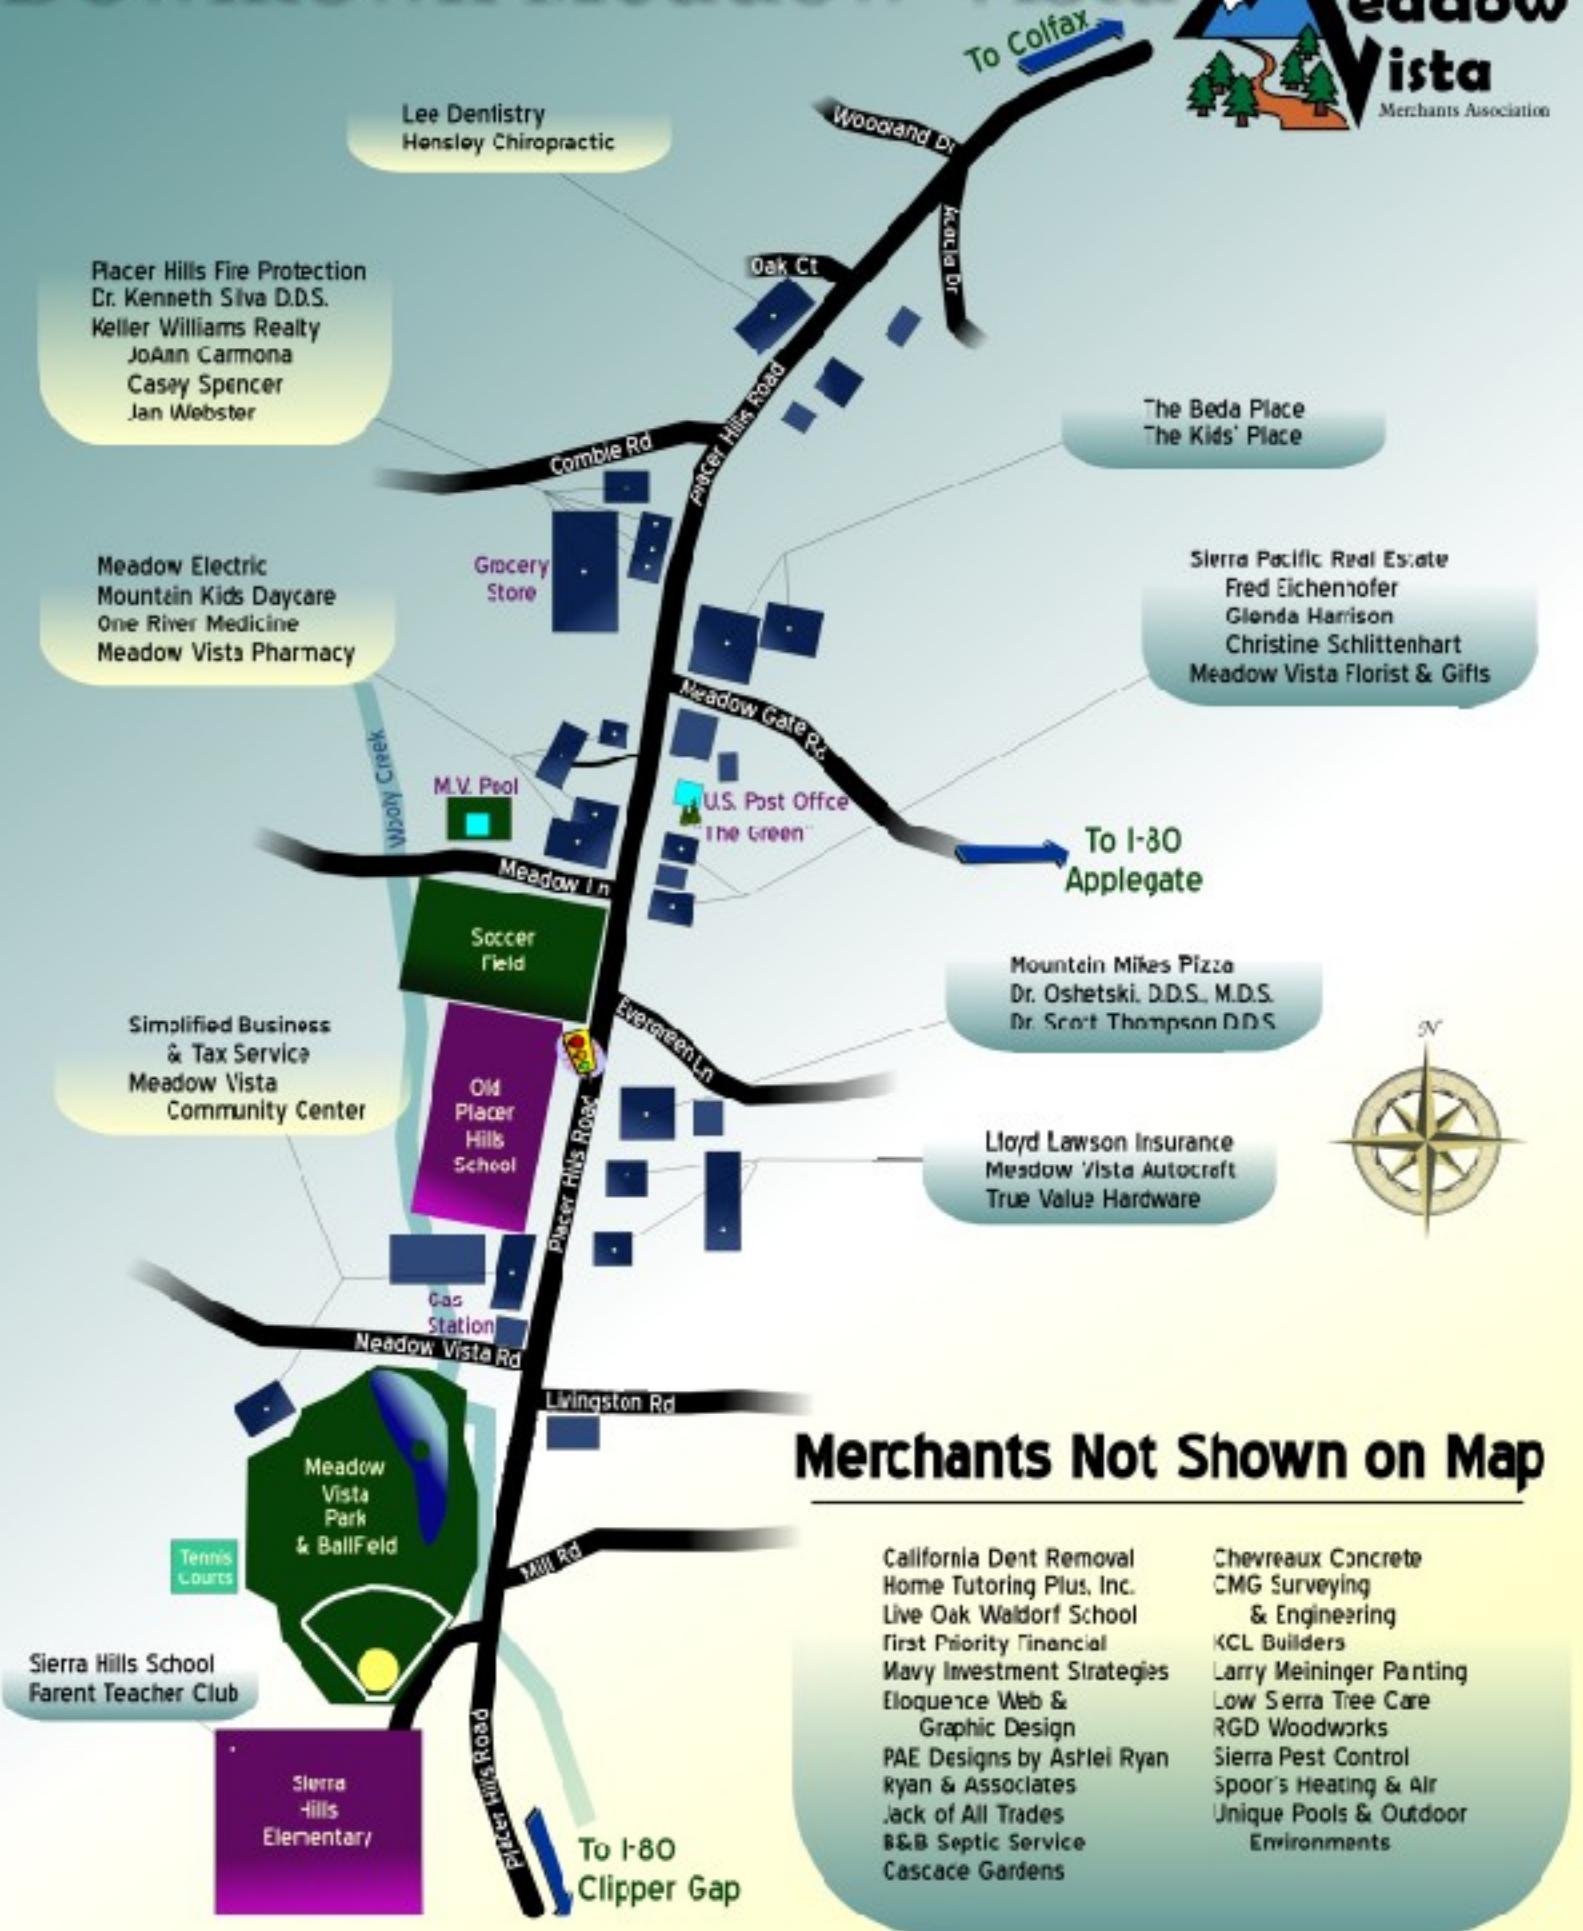

Downtown Meadow Vista

Merchants Not Shown on Map

- | | |
|--------------------------------|-------------------------------------|
| California Dent Removal | Chevreaux Concrete |
| Home Tutoring Plus, Inc. | CMG Surveying & Engineering |
| Live Oak Waldorf School | KCL Builders |
| First Priority Financial | Larry Meininger Painting |
| Mavy Investment Strategies | Low Sierra Tree Care |
| Eloquence Web & Graphic Design | RGD Woodworks |
| PAE Designs by Ashlei Ryan | Sierra Pest Control |
| Ryan & Associates | Spoor's Heating & Air |
| Jack of All Trades | Unique Pools & Outdoor Environments |
| B&B Septic Service | |
| Cascade Gardens | |